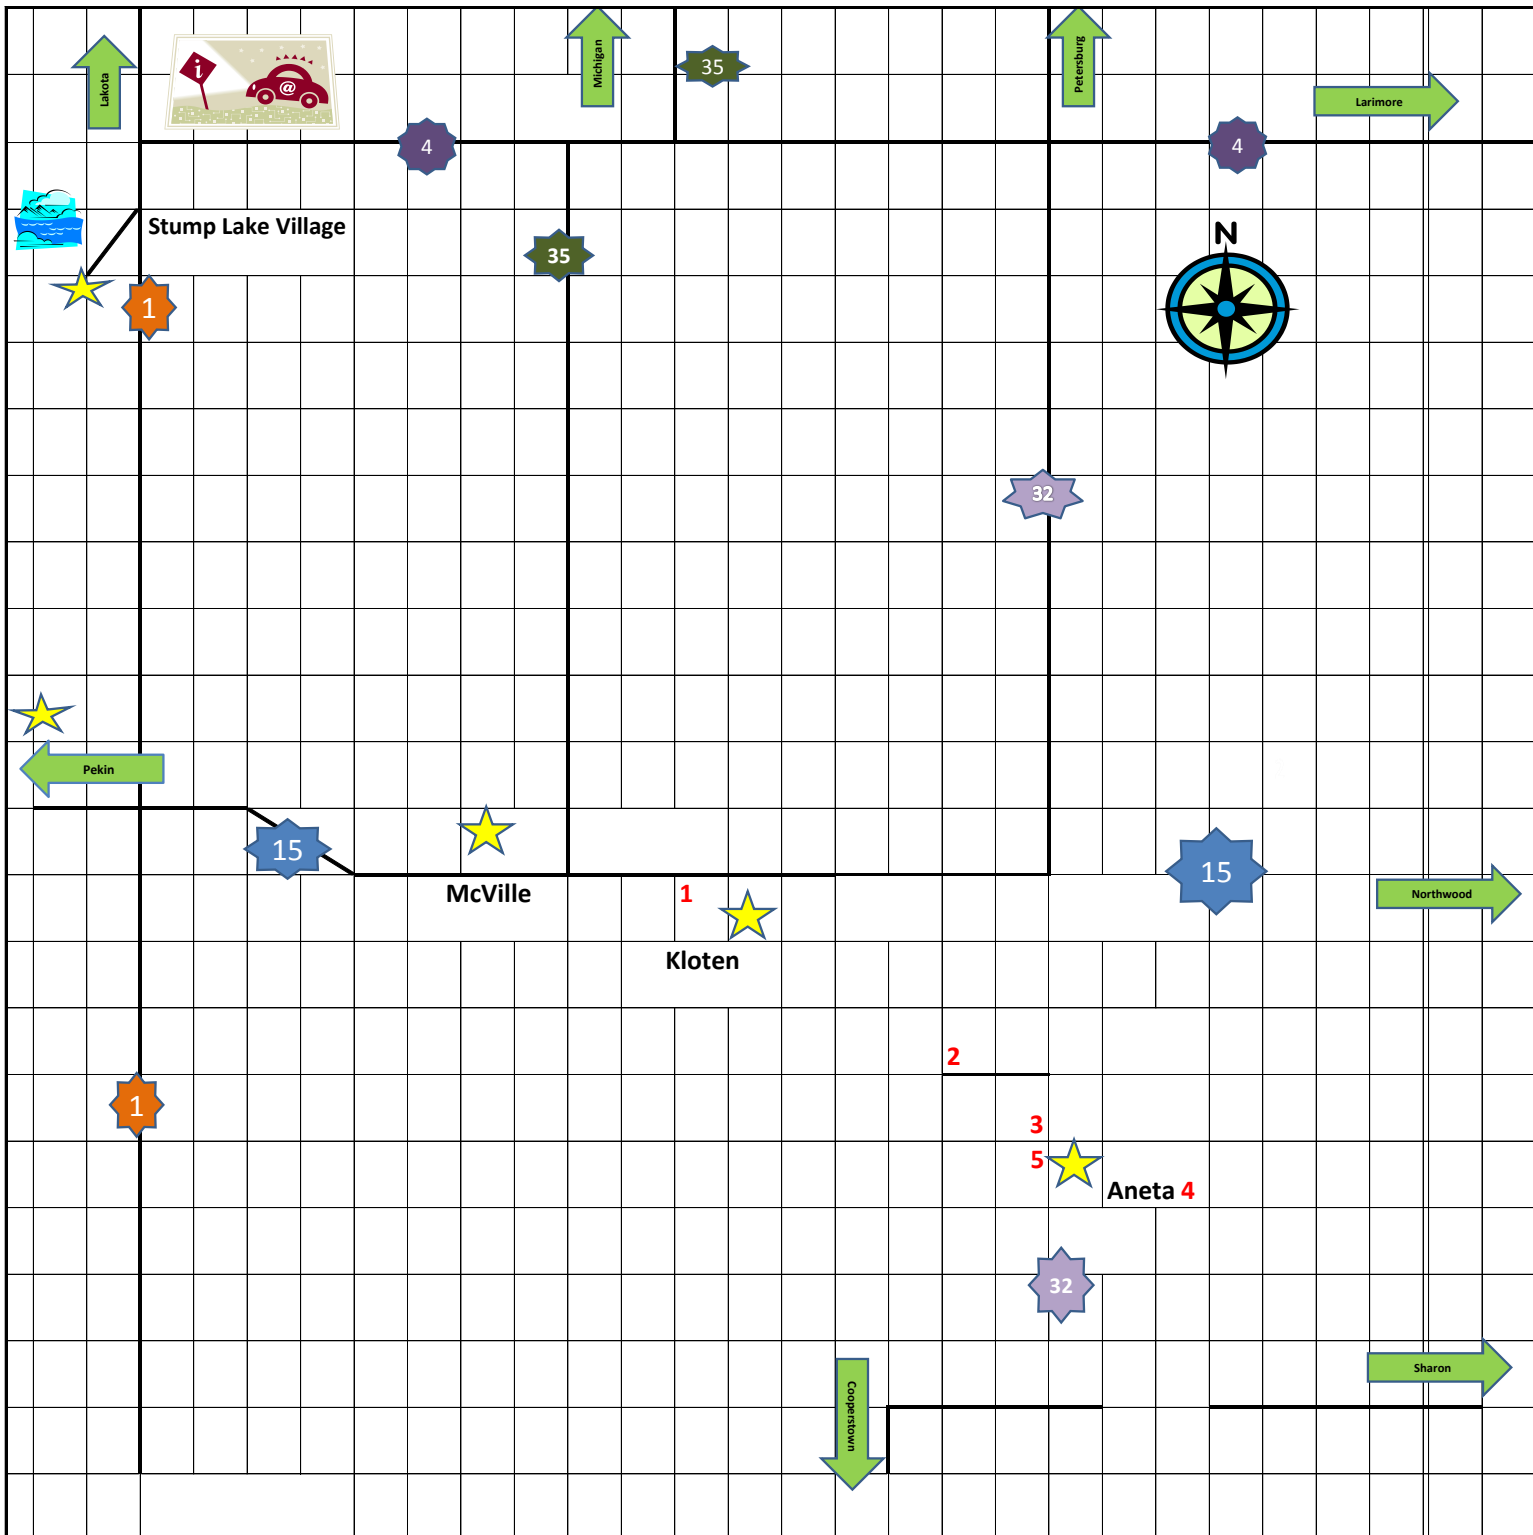

Nelson County Barn Quilt Trail

The **numbers** identify Barn Quilt addresses,
choose your own route.

- 1** Honeybee, downtown Kloten. West side of old Hotel
- 2** Broken Wheel, 11994 19th St NE, Aneta
- 3** Missouri Star, Hwy 32, Aneta
- 4** Aneta Community Orchard, follow the orchard signs
- 5** End of the Day, 12031 18th St NE, Aneta