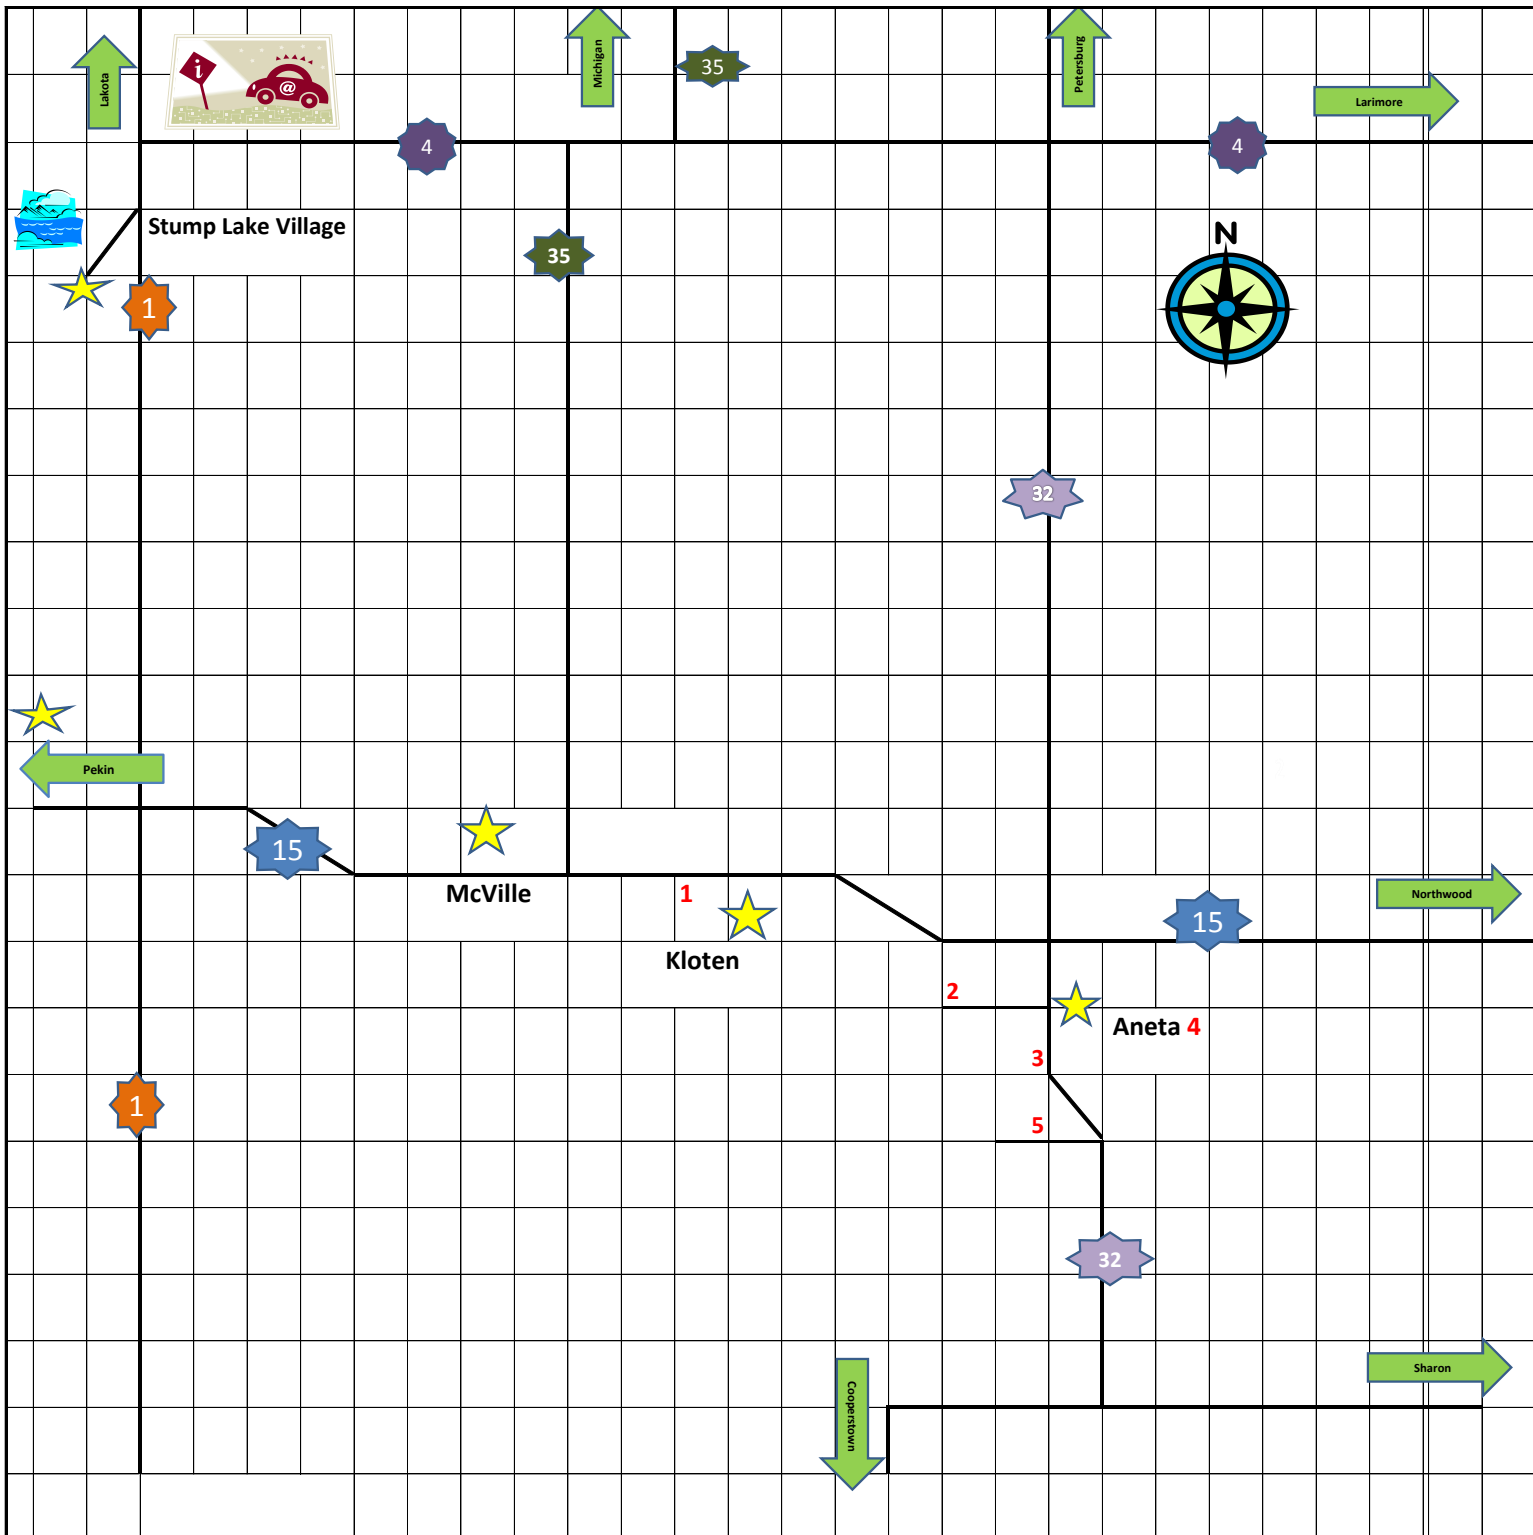

# Nelson County Barn Quilt Trail

The red numbers identify Barn Quilt addresses, choose your own route.

- 1 Honeybee, downtown Kloten. West side of old Hotel
- 2 Broken Wheel, 11994 19th St NE, Aneta
- 3 Missouri Star, Hwy 32 Aneta
- 4 Aneta Community Orchard, follow the orchard signs
- 5 End of the Day, 12031 18th St NE, Aneta